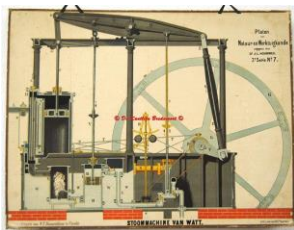

- -

\* Edges shaved., Slightly soiled. Some vague waterstains., Picture on request., *Powered by boekned.nl*

**€ 250,00**

€ 6,95 (porto binnen Nederland)

ID-Nummer 28375

Hoorweg Dr. J.L., [lick here to enter text.SCHOOLPLAAT: Stoommachine van Watt 2e Serie No 7 = Watt steam engine](#)