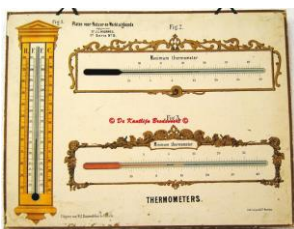

Hoorweg Dr. J.L., [lick here to enter text.SCHOOLPLAAT: Thermometers 1e Serie No 8 = Thermometers](#)

Utrecht: W. F. Dannenfelser., 1877., School plate., pasted on cardboard. educational picture. Dimensions: 72 x 55cm., Lithograph L. van Leer & Co.. Haarlem .*

Images used for crafts education. Issued in two series of 10 plates. This is Number 8 from the first series., Schoolplaat / school chart / Teaching picture., Techniek, vervoer en ambacht en hobby;Schoolplaten en schoolkaarten., Zie beschrijving

- -

* Edges shaved., Slightly soiled. Picture on request., Powered by [boekned.nl](#)

€ 325,00

€ 6,95 (porto binnen Nederland)

ID-Nummer 28377