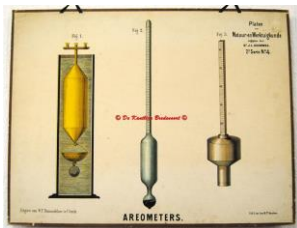

Hoorweg Dr. J.L., [lick here to enter text.](#)[SCHOOLPLAAT: Aerometers 2e Serie No 4 = Aerometer](#)

Utrecht: W. F. Dannenfelser., 1877., School plate., pasted on cardboard. educational picture. Dimensions: 72 x 55cm., Lithograph L. van Leer & Co.. Haarlem . * Images used for crafts education. Issued in two series of 10 plates. This is Number 4 from the second series., Schoolplaat / school chart / Teaching picture., Techniek, vervoer en ambacht en hobby;Schoolplaten en schoolkaarten., Zie beschrijving

- -

* Edges shaved., Slightly soiled. Picture on request., Powered by [boekned.nl](#)

€ 295,00

€ 6,95 (porto binnen Nederland)

ID-Nummer 28371