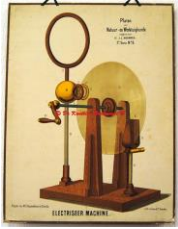

Hoorweg Dr. J.L., [lick here to enter text.SCHOOLPLAAT: Electrifier machine 2e Serie No 8 = Electrification machine](#)

Utrecht: W. F. Dannenfelser., 1877., School plate., pasted on cardboard. educational picture. Dimensions: 72 x 55cm., Lithograph L. van Leer & Co.. Haarlem . * Images used for crafts education. Issued in two series of 10 plates. This is Number 8 from the second series., Schoolplaat / school chart / Teaching picture., Techniek, vervoer en ambacht en hobby;Schoolplaten en schoolkaarten., Zie beschrijving

- -

* Edges shaved., Slightly soiled. Picture on request., *Powered by boekned.nl*

€ 375,00

€ 6,95 (porto binnen Nederland)

ID-Nummer 28373